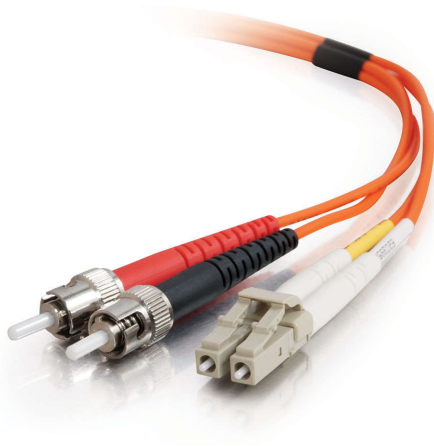

C2G

6.6ft (2m) LC-ST 62.5/125 OM1 Duplex Multimode PVC Fiber Optic Cable - Orange

Part No. CG-33164

With LC to ST termination, this high quality fiber optic patch cable is specifically designed for ethernet, multimedia, or communication applications. The small LC connector takes HALF the size of traditional SC and ST fiber connectors, since it offers twice the port density of conventional SC and ST connectors to satisfy the need for higher port density in telecom closets, equipment rooms, and work areas.

The LC connector's RJ-style latch clip design gives each connection greater durability in resisting snagging, pulls, strains and impacts during cabling installs and maintenance. Plus, it is easy to engage and disengage with the "telephone jack style" release mechanism. The ST connector features a bayonet locking system.

The patented injection molding process provides each connection greater durability in resisting pulls, strains and impacts from cabling installs.

Each cable is 100% optically inspected and tested for insertion loss before you receive it. A pull-proof jacket design surrounds the popular 62.5/125 multimode fiber, immune to electrical interference.